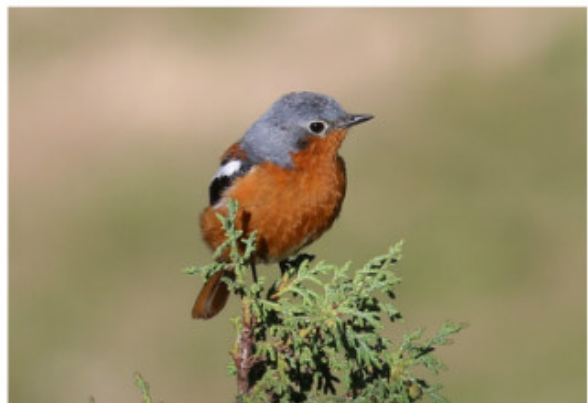

July 15 Birding at Qinghai Hu Lake, night at Xining

July 16 Birding at Dongxia forest, night at Xining

July 17 Departure

**Jarmo, Summer, Markku at Ela Pass**

Summer Wong Bird Tours

Top to Bottom, Left to Right : Upland Buzzard, Saker Falcon, Black-necked Crane, Godlewski's Bunting, Hill Pigeon, Chestnut Thrush, Tibetan Babax, Pale Rosefinch © Summer Wong

Summer Wong Bird Tours

Top to Bottom, Left to Right : Little Owl, Himalayan Marmot, Streaked Rosefinch, Sichuan Tit, Crested Tit Warbler, Chinese Nuthatch, Alpine Leaf Warbler, Ala Shan Redstart © Summer Wong